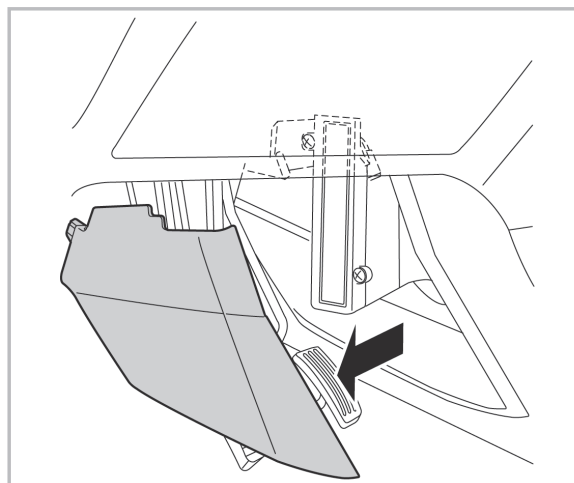

FOR
CHEVROLET **CAPTIVA A/C+ (09/06 >)**

PROTECT

combined with
active carbon

715731

FH371

CA

**WANT TO
KNOW MORE?**

www.valeo-techassist.com