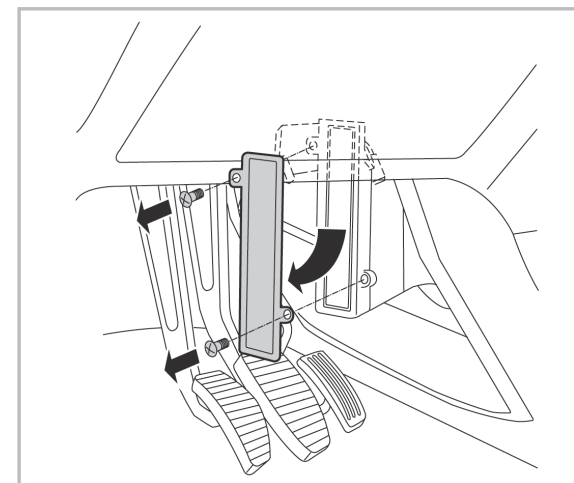

FOR
CHEVROLET **CAPTIVA A/C+ (09/06 >)**

PROTECT

combined with
active carbon

715731

FH371

CA

**WANT TO
KNOW MORE?**

www.valeo-techassist.com