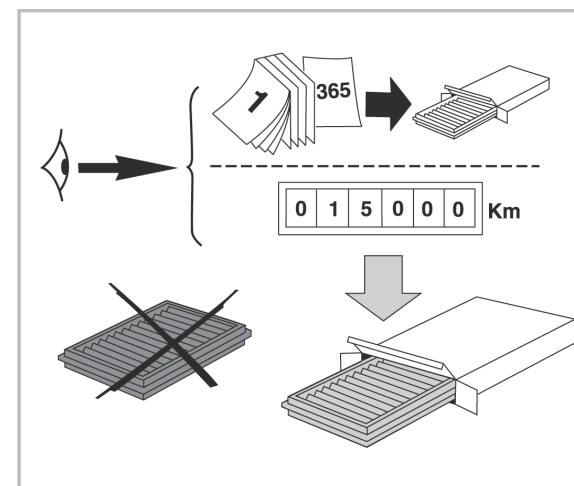

FOR
CHEVROLET **CAPTIVA A/C+ (09/06 >)**

PROTECT

combined with
active carbon

715731

FH371

CA

**WANT TO
KNOW MORE?**

www.valeo-techassist.com